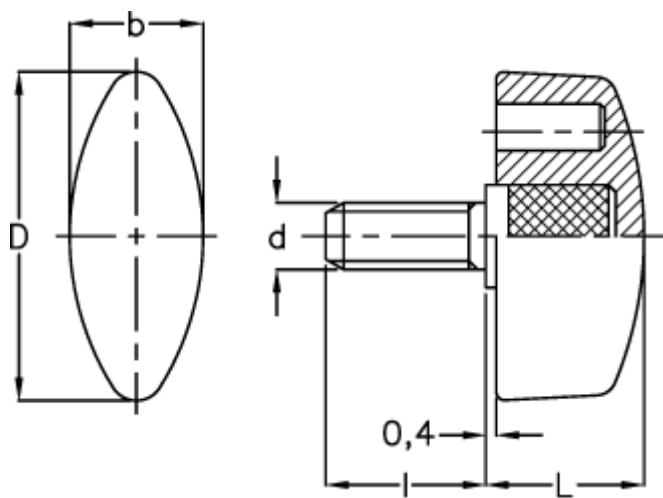

# Data Sheet

Article number: 2302008372

Description: E+G Wing knob  
CT.476/30 p-M8x25

## Measures

b = 13.0

d = 32

d 6g = M8

l = 25

L = 15